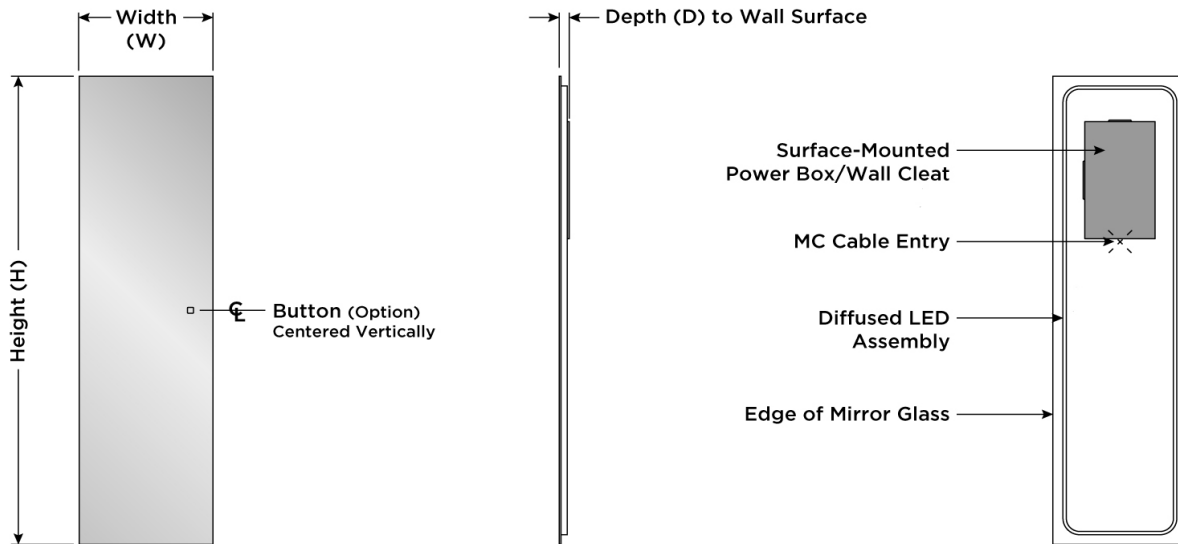

SPECIFICATION STATEMENT

Solution shall consist of a wardrobe-length mirror using 480-hour CASS-tested, lead-free, copper-free, corrosion-resistant glass with wall-glow accent lighting around the perimeter, providing uniform light to the walls at all edges of the mirror. The product shall use high-density (44 LEDs/foot), replaceable LED strips with 90+ CRI (Color Rendering Index) and delivering 853 initial lumens/foot with an efficacy of 140 lumens/watt. Product will be made in America with U.S and global components and have a 10-year limited warranty.

DEFAULT LIGHTING SPECIFICATIONS

- Best-in-class illumination: 853 initial lumens/foot
- Superior color rendering: 90+ CRI
- High-density design: 44 LEDs/foot
- High efficacy: 140 lumens/watt
- Color temperature (CCT): 3,000K
- LED L₇₀ Lifespan (calculated): 52,000-hours
- Extended longevity: replaceable LEDs

DIMENSIONAL DRAWING (Not to scale.)

STANDARD MODELS

Model Number ¹	Dimensions ²	Initial Lumens/Fixture ³	LED Power Requirements ³
SER4-20.00X72.00-LSERD-WR-30K	20" W x 72" H x 1.63" D (508mm W x 1,829mm H x 41mm D)	11,521	120 or 277VAC, 91W